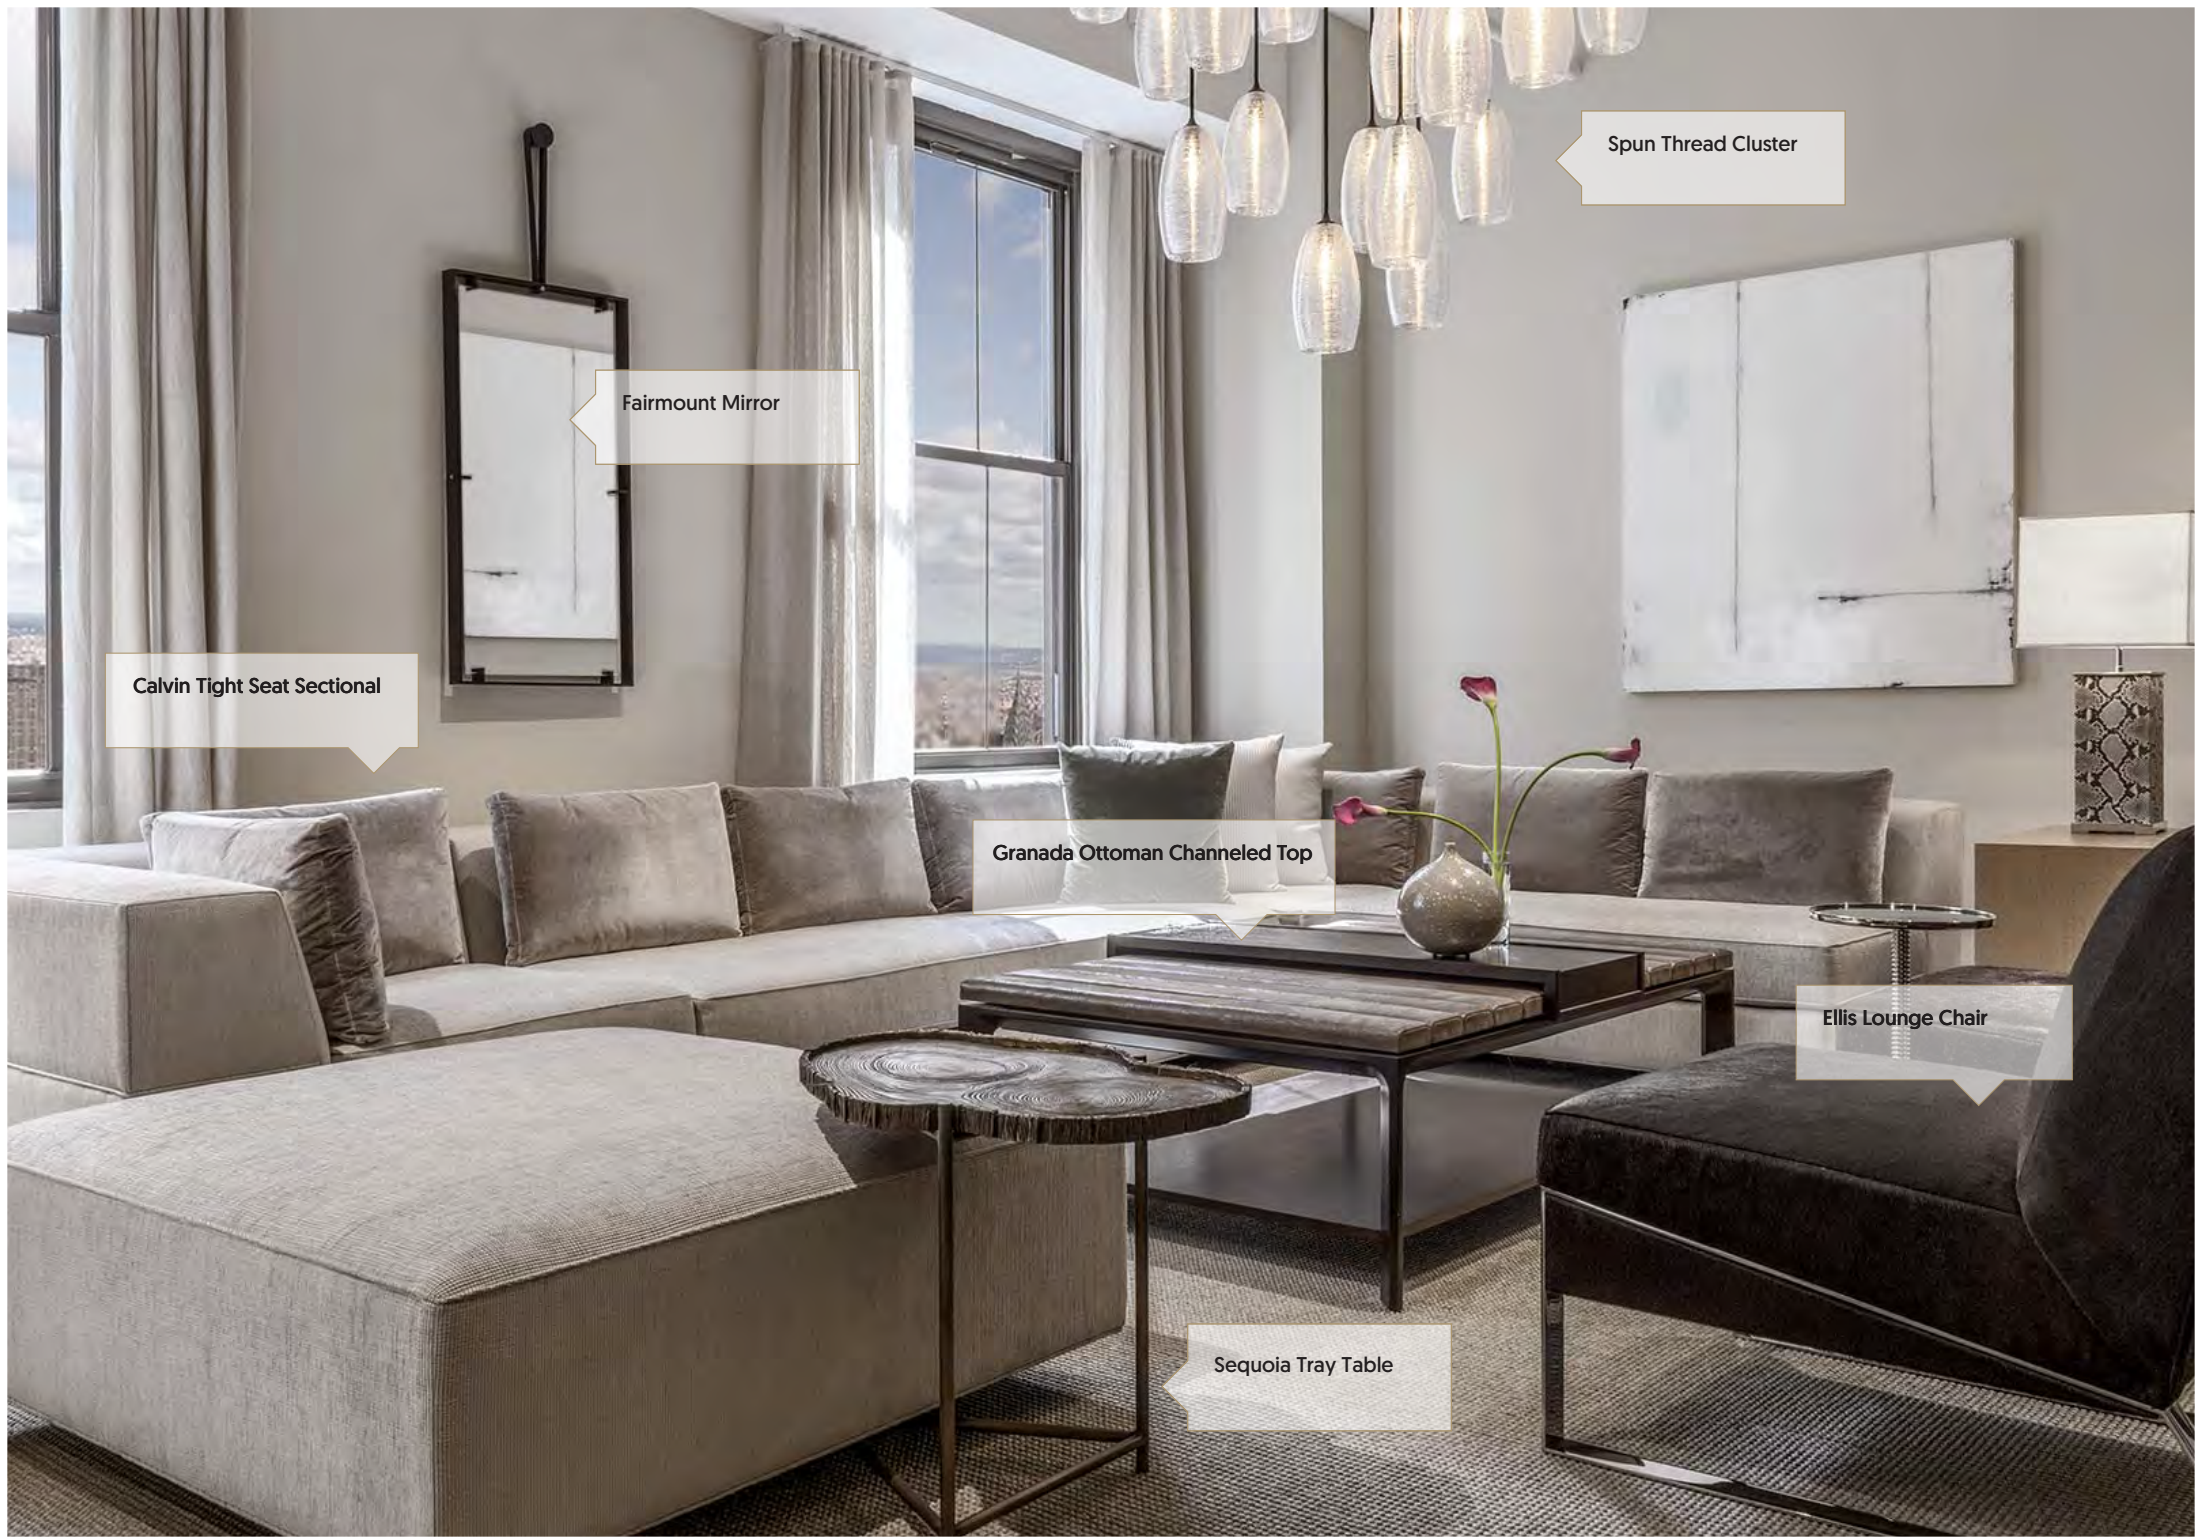

Kemizo cocktail table

JB Rectangular Ottoman

A dining set is arranged in a room with a large window and a brick wall. The set includes two chairs and a table. The chairs have light-colored fabric upholstery and dark wood frames. The table is round and light-colored. A blue bowl sits on the table. The room has a wooden bench under the window and a colorful abstract painting on the brick wall.

A low, dark wood coffee table with a glass top, holding three dark ceramic vessels.

Talea Coffee Table.

Two plush, light-colored upholstered lounge chairs with dark wood legs, positioned around a small round side table.

Cahn Cocktail Lounge Chair

Desmoulins Table Lamp.

Eno Sofa

Echelin Coffee Table

ENO High Back Swivel
Lounge Chair

Astratto 84Lane Lounge ChairShinjuku End Table

Spun Thread Cluster

Fairmount Mirror