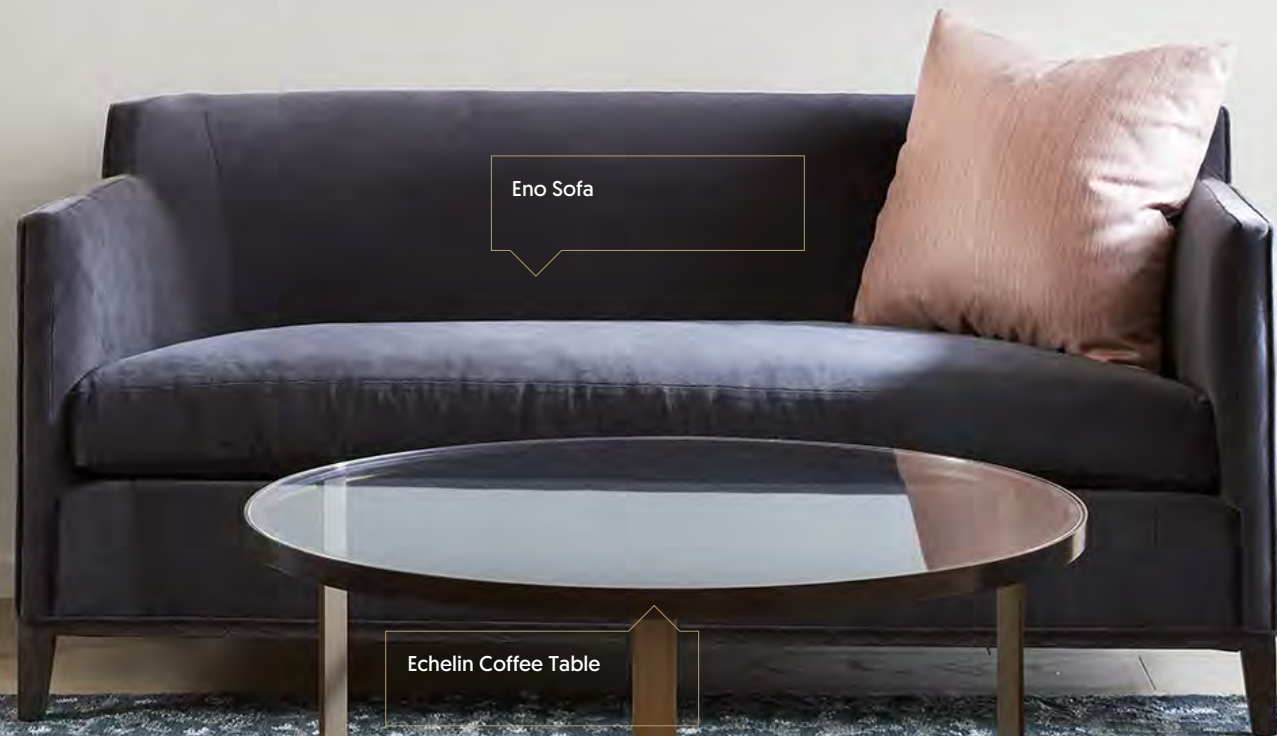

A table lamp with a cylindrical, ribbed base and a simple, light-colored drum shade.

Tokyo Table Lamp

A modular sofa with light-colored fabric upholstery and several dark blue pillows.

DB Daybed Modular Sofa.

A low, dark wood coffee table with a glass top, holding three dark ceramic vessels.

Talea Coffee Table.

Two plush, light-colored upholstered lounge chairs with dark wood legs, positioned around a small round side table.

Cahn Cocktail Lounge Chair

Desmoulins Table Lamp.

Eno Sofa

Echelin Coffee Table

ENO High Back Swivel
Lounge Chair

Astratto 84Lane Lounge ChairShinjuku End Table

Spun Thread Cluster

Fairmount Mirror