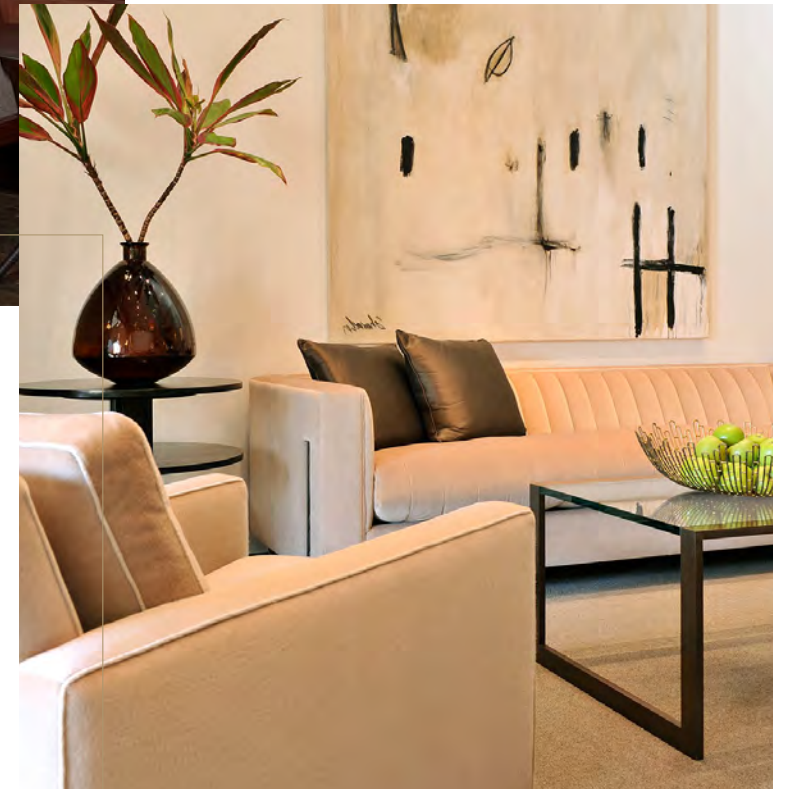

“Beautifully designed
& exquisitely crafted
furniture”

Our focus is on delivering an exceptional service, coordinating and supplying some of the world’s most beautifully designed and exquisitely crafted furniture and lighting.

Using the very best available is a constant and we are always striving to find new materials and techniques.